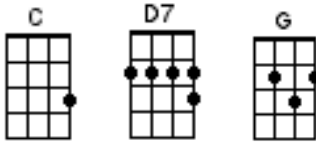

Bad Moon Rising - Creedence Clearwater Revival

Intro: First line of verse x 2

[G] I see the [D7] bad [C] moon a [G] rising
 [G] I see [D7] trouble [C] on the [G] way
 [G] I see [D7] earth [C] quakes and [G] lightnin'
 [G] I see [D7] bad [C] times to [G] day

Chorus: [C] Don't go around tonight well it's [G] bound to take your life
 [D7] There's a [C] bad moon on the [G] rise
 [C] Don't go around tonight well it's [G] bound to take your life
 [D7] There's a [C] bad moon on the [G] rise

[G] I hear [D7] hurri [C] canes a [G] blowing
 [G] I know the [D7] end is [C] coming [G] soon
 [G] I fear [D7] rivers [C] over [G] flowing
 [G] I hear the [D7] voice of [C] rage and [G] ruin

Chorus: [C] Don't go around tonight well it's [G] bound to take your life
 [D7] There's a [C] bad moon on the [G] rise
 [C] Don't go around tonight well it's [G] bound to take your life
 [D7] There's a [C] bad moon on the [G] rise

Chorus: [C] Don't go around tonight well it's [G] bound to take your life
 [D7] There's a [C] bad moon on the [G] rise
 [C] Don't go around tonight well it's [G] bound to take your life
 [D7] There's a [C] bad moon on the [G] rise x 3