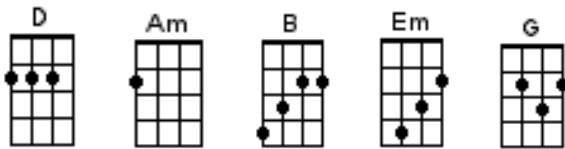

Come on, feel the noise - Slade

[G] So you think I've got an [B] evil mind, Well I'll [Em] tell you honey
 I [Am] don't [G] know [D] why
 I just [Am] don't [G] know [D] why
 [G] So you think my singing's [B] out of time, Well it [Em] makes me money
 I [Am] don't [G] know [D] why
 I just [Am] don't [G] know [D] why, Any-[Em]more, oh [D] no

Chorus:

[G] Come on fe-[D]-el the no-[Em]-ise,
 [G] Girls [D] rock your [Em] boys
 We'll get [Am] wild [G] wild [D] wild,
 [Am] Wild [G] wild [D] wild, Till [Em] dawn [D]

[G] So you say I've got a [B] funny face, I ain't [Em] got no worries
 And I [Am] don't [G] know [D] why
 And I [Am] don't [G] know [D] why
 [G] Say I'm a scruff bag, Well it's [B] no disgrace, I ain't [Em] in no hurry
 I [Am] don't [G] know [D] why
 I just [Am] don't [G] know [D] why, Any-[Em]more, oh [D] no