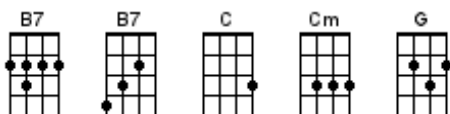

Creep - Radiohead

Intro - [PICK TOP STRING & STRUM]:

[G x 4] [B7 x 4] [C x 4] [Cm - single strum and pause]

When you were here be-[G]-fore, Couldn't look you in the [B7] eye
You're just like an [C] angel, Your skin makes me [Cm] cry
You float like a [G] feather, In a beautiful [B7] world
I wish I was [C] special, You're so very [Cm] special [STOP]

But I'm a [G] creep, I'm a [B7] weirdo
What the hell am I doin' [C] here?
I don't be-[Cm]-long here

I don't care if it [G] hurts, I wanna have con-[B7]-trol
I want a perfect [C] body, I want a perfect [Cm] soul
I want you to [G] notice, When I'm not a-[B7]-round
You're so very [C] special, I wish I was [Cm] special [STOP]

But I'm a [G] creep, I'm a [B7] weirdo
What the hell am I doin' [C] here? I don't be-[Cm]-long here [STOP]

BRIDGE: FASTER STRUMMING

[G] She's running out a-[B7]-gain, [C] she's running out
She [Cm] run run run ru-[G]-un, [B7] run [C] run [Cm] [STOP]

Whatever makes you [G] happy whatever you [B7] want
You're so very [C] special
I wish I was [Cm] special [STOP]

But I'm a [G] creep, I'm a [B7] weirdo
What the hell am I doin' [C] here?
I don't be-[Cm]-long here
[SLOW] I don't be-[G-single stum]-long here