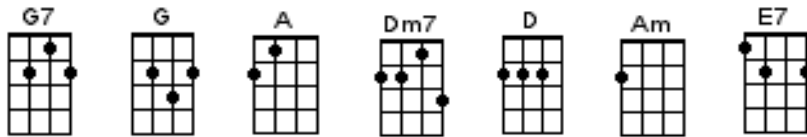

Don't Leave Me This Way - The Communards

INTRO: [Am] Aaah la- [Dm7] dah la-dah la [C] dah dah [G7] ...la dah
[Am] Dah dah-dah dah-[Dm7] dah dah dah [G7] dah dah [G7]

[Am] Don't [D] leave me this [G] way [G7],
I can't sur [C] vive... I can't [G7] stay a [Am] live,
With [Dm7] out your love, oh [G7] baby
[Am] Don't [D] leave me this [G] way [G7],
I can't ex [C] ist... I'll [G7] surely [Am] miss
Your [Dm7] tender kiss... [G7] Don't leave me this [A] way

Aaaaaaah [A] baby... my [G] heart is full of [D] love and de [A] sire for you
So [G] come on down and [D] do what you've [A] got to do
You [G] started this [D] fire [A] down in my soul
Now [G] can't you see it's [D] burning [A] out of control
So [G] come on satis[D] fy the [A] need in me
Cos [G] only your good [D] lovin' can [E7] set me free

[Am] Don't [D] leave me this [G] way [G7] no
Don't you under [C] stand... I'm at [G7] your com [Am] mand
So [Dm7] baby please... [G7] please don't leave me this [Am] way
[Am] Don't [D] leave me this [G] way [G7] no
I can't sur [C] vive [G7] can't stay a [Am] live
With [Dm7] out your love oh [G7] baby don't leave me this [A] way