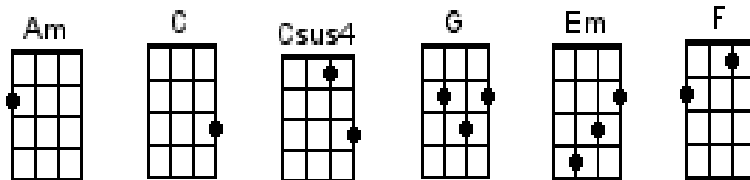

Have you ever seen the rain - Creedence Clearwater Revival

Intro: Come in on [C]

[C] Someone told me long ago [Csus4] [C]
There's a calm before the storm, I [G] know
And it's been coming [C] for some time [Csus4] [C]
[C] When it's over, so they say [Csus4] [C]
It'll rain a sunny day, I [G] know
Shining down like [C] water [Csus] [C]

[F] I wanna [G] know, Have you [C] ever [Em] seen the [Am] rain
[F] I wanna [G] know, Have you [C] ever [Em] seen the [Am] rain
[F] Coming down [G] on a sunny [C] day [Csus] [C]

[C] Yesterday and days before [Csus4] [C]
Sun is cold and rain is hard, I [G] know
Been that way for [C] all my time [Csus4] [C]
[C] 'Til forever on it goes [Csus4] [C]
Thru the circle fast and slow, I [G] know
And it can't stop, I [C] wonder [C+] [C]