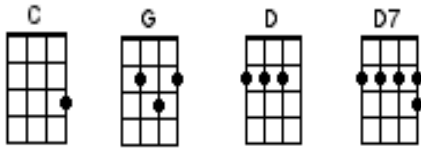

Making your mind up - Bucks Fizz

Drum intro and come in on [G]

You got to [G] speed it up, And then you gotta slow it down
 'Cos if you [C] believe that a love can hit the top, You gotta [G] play around
 But soon you will [D] find that there comes a time [Stop] For making your [G] mind up

Chorus:

Don't [C] let your [D] inde - [G]-cision, [C] Take you [D] from be - [G]-hind
 [C] Trust your [D] inner [G] vision, [C] Don't let others [D] change your mi - [D7]-iiind

And now you really got to [G] burn it up, And make another fly by night
 Get a [C] run for your money and take a chance, And it'll [G] turn out right
 And when you can [D] see how it's got to be [Stop] You're making your [G] mind up

Chorus, then last verse x 2

And now you really gotta [G] speed it up, And then you gotta slow it down
 'Cos if you [C] believe that a love can hit the top, You gotta [G] play around
 But soon you will [D] find that there comes a time [Stop] For making your [G] mind up