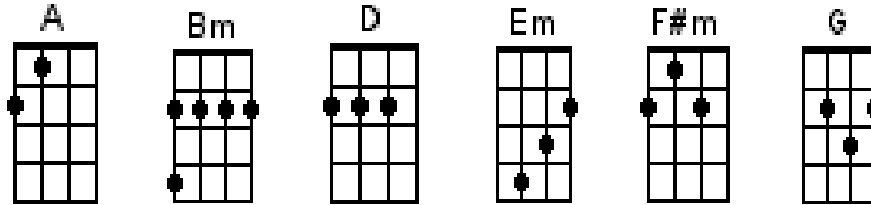

Marguerita Time - Status Quo

Intro: [Kazoo] [G] [A] [Bm] [G] [D] [A] [D] //

Captured my [D] heart, captured my [A] memory,
Captured a [Bm] time for me, [F#m] I could see,
A [Em] time for me was [A] gonna be.
Deep in my [D] heart, deep in my [A] memory,
Deep in a [Bm] part of me, [F#m] heart of me,
[Em] Meant to be [A] history, [Em] Could it be that [A] I'm still wandering

Chorus: [D] I never knew what had [G] happened to me,
[A] I didn't think it was [D] true,
[D] That I could be just like [G] anyone else,
[A] I'll take my [D] chance with you.

[Kazoo - same as intro] [G] [A] [Bm] [G] [D] [A] [D] //

Picture a [D] dream, picture a [A] fantasy,
Picture the [Bm] mood of me, [F#m] mystery,
[Em] You and me [A] A mystery
Lost in a [D] dream, lost in a [A] fantasy,
Lost in what [Bm] seemed to be, [F#m] dreams to me,
[Em] Seemed to be [A] had to be, [Em] Couldn't find no [A] other reason