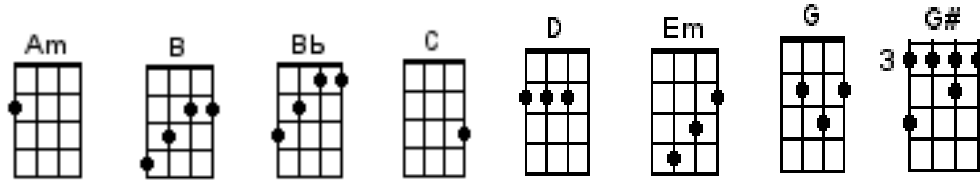

### Single strums on [Am]

[Am] [Turn around] Every now and then I get a [G] little bit lonely  
and you're never coming round.

[Am] [Turn around] Every now and then I get a [G] little bit tired  
of listening to the sound of my [C] tears.

[Eb] [Turn around, Bright Eyes] [G#] Every now and then I fall apart x 2

[Am] [Turn around] Every now and then I get a [G] little bit restless  
and I dream of something wild

[Am] [Turn around] Every now and then I get a [G] little bit helpless  
and I'm lying like a child in your [C] arms

[Eb] [Turn around, Bright Eyes] [G#] Every now and then I fall apart x 2

And I [Em] need you now to- [C] night, and I [D] need you more than [G] ever  
and if you [Em] only hold me [C] tight, we'll be [D] holding on [G] forever  
And we'll [Em] only be making it [C] right, 'cause we'll [D] never be wrong.